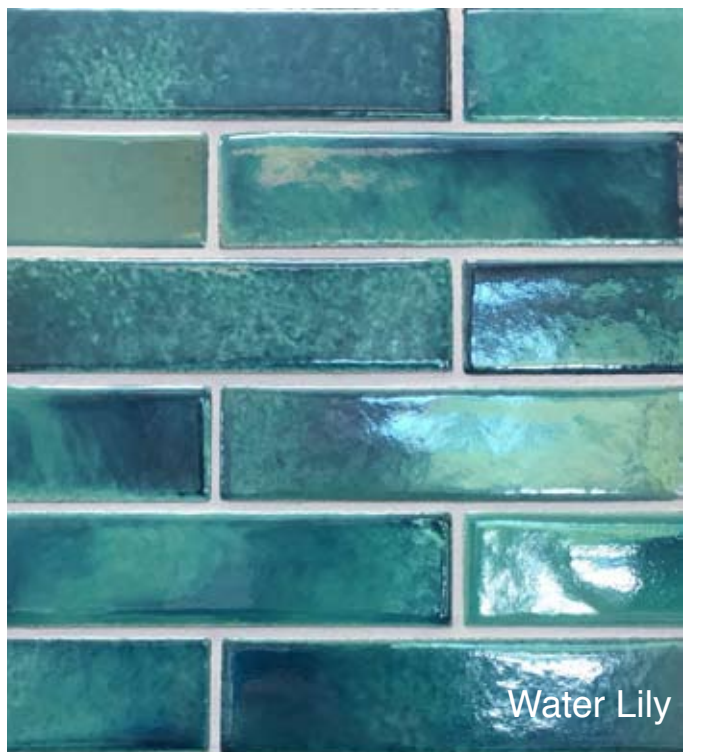

*dazzling array of watercolors*

**SENECASTUDIO**  
*a dazzling array of watercolors*

Sea Glass

SenecaStudio is a new collection of five colors featuring a unique hand glazing technique that leaves a fluid blending of shades much like a watercolor painting.

Coastal Blue

Amber Waves

Blue Lagoon

Water Lily

SenecaStudio can be custom blended with any Seneca Tile colors

SenecaStudio Trim Sizes: 3" x 3", 4" x 4", 6" x 6", and 2 1/4" x 8", 4" x 8", 3" x 6", Bullnose & Corners