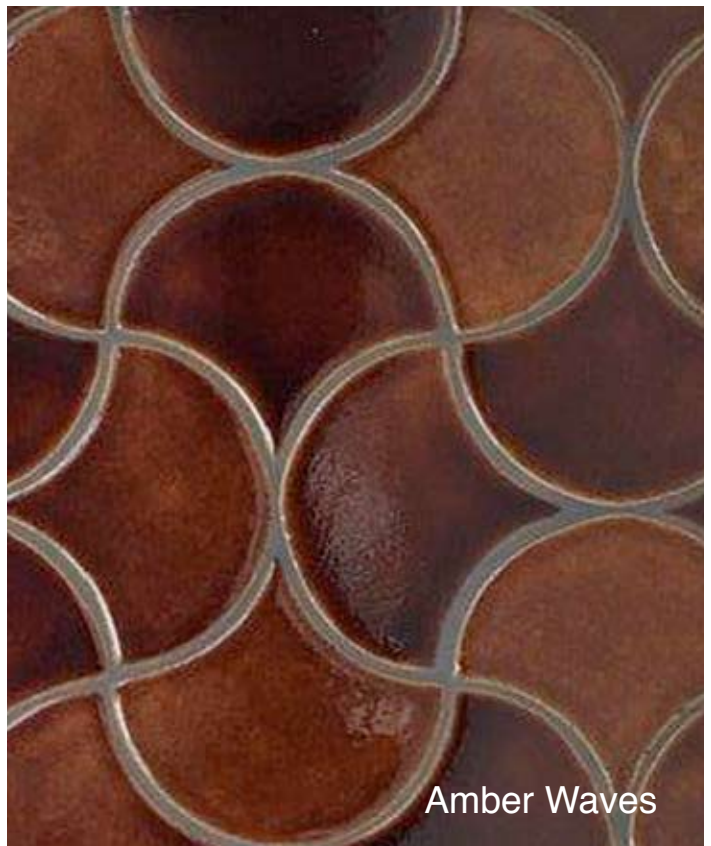

*dazzling array of watercolors*

**SENECASTUDIO**  
*a dazzling array of watercolors*

Sea Glass

SenecaStudio is a new collection of five colors featuring a unique hand glazing technique that leaves a fluid blending of shades much like a watercolor painting.

Coastal Blue

Amber Waves

Blue Lagoon

Water Lily

SenecaStudio can be custom blended with any Seneca Tile colors

SenecaStudio Trim Sizes: 3" x 3", 4" x 4", 6" x 6", and 2 1/4" x 8", 4" x 8", 3" x 6", Bullnose & Corners