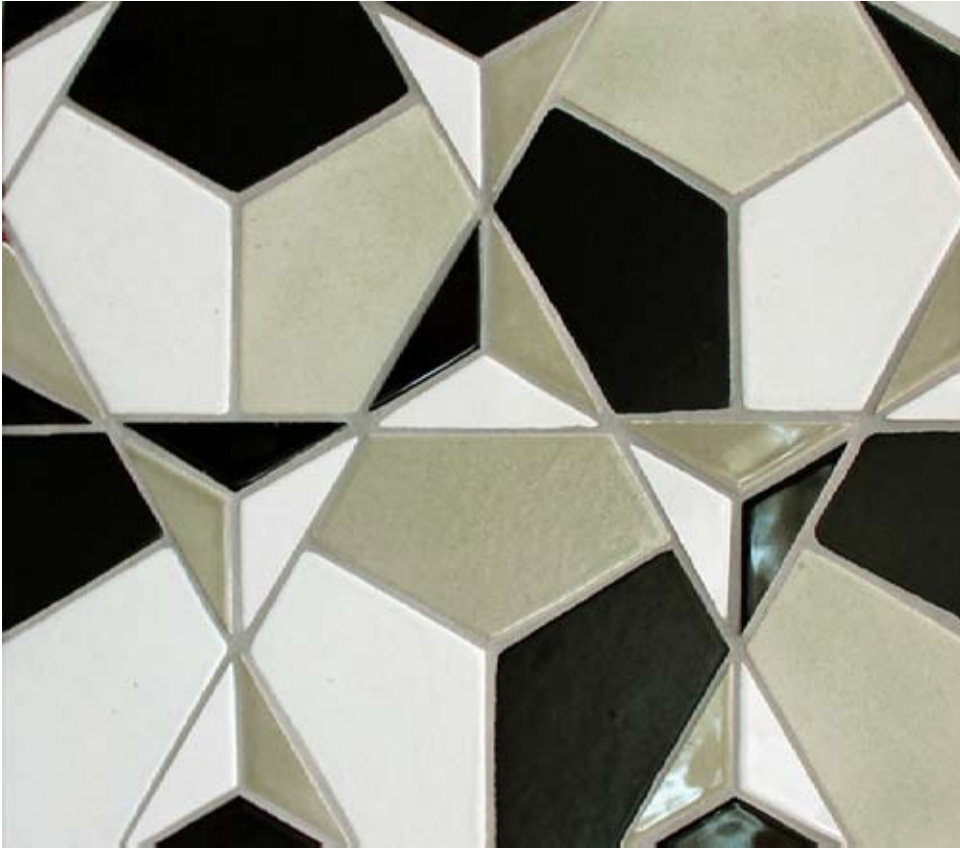

QUARRY PAVER

# SENECA GEOMETRICS

Aloe, Snow, Ebony

Contemporary to Cubism, Art Deco to Mid Century, SenecaGeometrics pentagons and triangles provide a wide range of creative style options. Available in all Glazed Collections.

Custom Blends are available.

Snow, Silk, Ebony, Graphite, Suede, Mink, Cashmere, Cement

Small triangle design comes loose or mesh mounted

QUARRY PAVER

# SENECA GEOMETRICS

Snow, Cement, Platinum

Snow & Cement

Aloe, Snow, Ebony

Snow, Ebony, Platinum

Unglazed Red Flashed

Snow

Snow, Cement