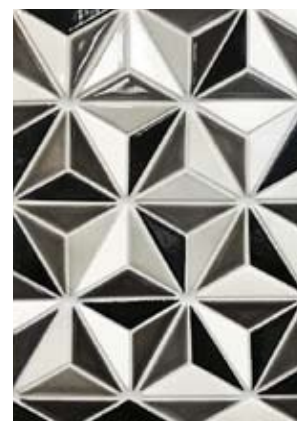

# SENECA GEOMETRICS

Aloe, Snow, Ebony

Contemporary to Cubism, Art Deco to Mid Century, SenecaGeometrics pentagons and triangles provide a wide range of creative style options. Available in all Glazed Collections.

Custom Blends are available.

Snow, Silk, Ebony, Graphite, Suede, Mink, Cashmere, Cement

Small triangle design comes loose or mesh mounted

QUARRY PAVER

# SENECA GEOMETRICS

Snow, Cement, Platinum

Snow & Cement

Aloe, Snow, Ebony

Snow, Ebony, Platinum

Unglazed Red Flashed

Snow

Snow, Cement

Snow, Ebony

Snow, Ebony, Platinum, Steel, Cement

Watery Lily

Water Lily, Blue Lagoon

Burnished Copper, Aged Nickel, Brushed Nickel