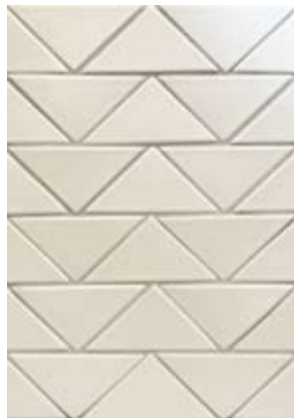

QUARRY PAVER

SENECA TRIANGLES

Snow, Ebony, Steel, Platinum

4 x 4 tile, 4 x 8, 4" triangle, 4 x 8 triangle combination
Slate, Graphite, Titanium, Steel, Platinum

Creative geometric patterns in a wide range of colors and finishes provide limitless design combinations with Seneca Triangles. From completely unique patterns to art deco and mid century inspired, the possibilities are endless.

QUARRY PAVER

SENECA TRIANGLES

Aloe, Snow, Graphite

4" Triangles Snow, Ebony, Steel, Platinum

6" Triangles Ebony, Graphite, Steel

Multi Sizes Ebony, Graphite, Aloe, Graphite

3" x 6" Triangles, Blue Lagoon

4" Triangles, Snow

6" x 12", 6" Triangles, Brushed Nickel, Ebony