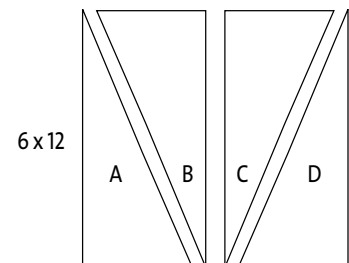

QUARRY PAVER

SENECA TRIANGLES

Snow, Ebony, Steel, Platinum

4 x 4 tile, 4 x 8, 4" triangle, 4 x 8 triangle combination
Slate, Graphite, Titanium, Steel, Platinum

Creative geometric patterns in a wide range of colors and finishes provide limitless design combinations with Seneca Triangles. From completely unique patterns to art deco and mid century inspired, the possibilities are endless.

QUARRY PAVER

SENECA TRIANGLES

Aloe, Snow, Graphite

4" Triangles Snow, Ebony, Steel, Platinum

6" Triangles Ebony, Graphite, Steel

Multi Sizes Ebony, Graphite, Aloe, Graphite

3" x 6" Triangles, Blue Lagoon

4" Triangles, Snow

6" x 12", 6" Triangles, Brushed Nickel, Ebony