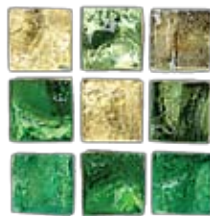

ADRIATIC GLASS MOSAICS

handmade Venetian glass mosaics in the ancient Murano tradition

Sheet mounted glass mosaics available in 3 sizes and 5 color ranges

$1\frac{1}{4}'' \times 1\frac{1}{4}'' \times \frac{7}{8}''$
Sheet = $5\frac{3}{8}'' \times 5\frac{3}{8}''$ - 16 pcs.

sunset

seashore

seafoam

lagoon

ocean

Listello - gold (24k)
Listello mosaics are sheet mounted strips
 $1\frac{7}{8}'' \times 7\frac{3}{4}'' \times \frac{7}{16}''$

Ocean Adriatic Glass Mosaics

Listello - sterling (999/1000 platinum)

*individual $1\frac{1}{4}''$
gold & sterling pcs.
available*

*individual $\frac{1}{2}''$ pcs.
of all rhomboid
colors available*