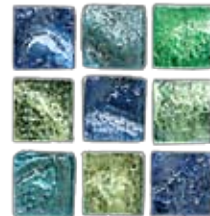

ADRIATIC GLASS MOSAICS

handmade Venetian glass mosaics in the ancient Murano tradition

Sheet mounted glass mosaics available in 3 sizes and 5 color ranges

$1\frac{1}{4}'' \times 1\frac{1}{4}'' \times \frac{7}{8}''$
Sheet = $5\frac{3}{8}'' \times 5\frac{3}{8}''$ - 16 pcs.

sunset

seashore

seafoam

lagoon

ocean

Listello - gold (24k)
Listello mosaics are sheet mounted strips
 $1\frac{7}{8}'' \times 7\frac{3}{4}'' \times \frac{7}{16}''$

Ocean Adriatic Glass Mosaics

Listello - sterling (999/1000 platinum)

*individual $1\frac{1}{4}''$
gold & sterling pcs.
available*

*individual $\frac{1}{2}''$ pcs.
of all rhomboid
colors available*