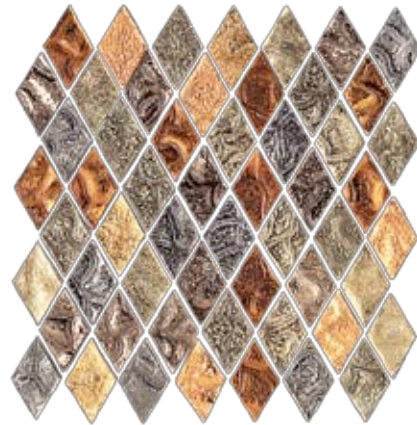

$2\frac{1}{4}'' \times 1\frac{1}{4}'' \times \frac{1}{4}''$
Sheet = $10\frac{1}{4}'' \times 10\frac{1}{4}''$ - 56 pcs.