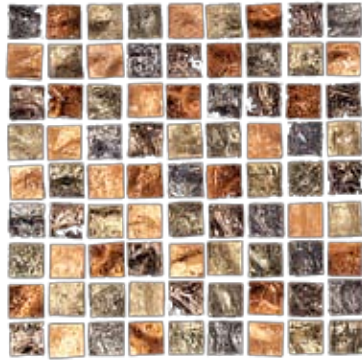

ADRIATIC GLASS MOSAICS

handmade Venetian glass mosaics in the ancient Murano tradition

Sheet mounted glass mosaics available in 3 sizes and 5 color ranges

$1\frac{1}{4}'' \times 1\frac{1}{4}'' \times \frac{7}{8}''$
Sheet = $5\frac{3}{8}'' \times 5\frac{3}{8}''$ - 16 pcs.

sunset

seashore

seafoam

lagoon

ocean

Listello - gold (24k)
Listello mosaics are sheet mounted strips
 $1\frac{7}{8}'' \times 7\frac{3}{4}'' \times \frac{7}{16}''$

Ocean Adriatic Glass Mosaics

Listello - sterling (999/1000 platinum)

*individual $1\frac{1}{4}''$
gold & sterling pcs.
available*

*individual $\frac{1}{2}$ pcs.
of all rhomboid
colors available*