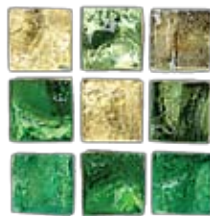

ADRIATIC GLASS MOSAICS

handmade Venetian glass mosaics in the ancient Murano tradition

Sheet mounted glass mosaics available in 3 sizes and 5 color ranges

$1\frac{1}{4}'' \times 1\frac{1}{4}'' \times \frac{7}{8}''$
Sheet = $5\frac{3}{8}'' \times 5\frac{3}{8}''$ - 16 pcs.

sunset

seashore

seafoam

lagoon

ocean

Listello - gold (24k)
Listello mosaics are sheet mounted strips
 $1\frac{7}{8}'' \times 7\frac{3}{4}'' \times \frac{7}{16}''$

Ocean Adriatic Glass Mosaics

Listello - sterling (999/1000 platinum)

*individual $1\frac{1}{4}''$
gold & sterling pcs.
available*

*individual $\frac{1}{2}$ pcs.
of all rhomboid
colors available*