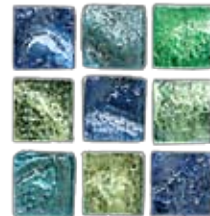

ADRIATIC GLASS MOSAICS

handmade Venetian glass mosaics in the ancient Murano tradition

Sheet mounted glass mosaics available in 3 sizes and 5 color ranges

$1\frac{1}{4}'' \times 1\frac{1}{4}'' \times \frac{7}{8}''$
Sheet = $5\frac{3}{8}'' \times 5\frac{3}{8}''$ - 16 pcs.

sunset

seashore

seafoam

lagoon

ocean

Listello - gold (24k)
Listello mosaics are sheet mounted strips
 $1\frac{7}{8}'' \times 7\frac{3}{4}'' \times \frac{7}{16}''$

Ocean Adriatic Glass Mosaics

Listello - sterling (999/1000 platinum)

*individual $1\frac{1}{4}''$
gold & sterling pcs.
available*

*individual $\frac{1}{2}$ pcs.
of all rhomboid
colors available*