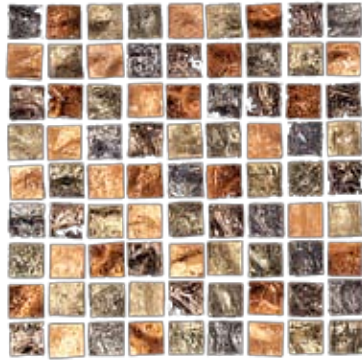

ADRIATIC GLASS MOSAICS

handmade Venetian glass mosaics in the ancient Murano tradition

Sheet mounted glass mosaics available in 3 sizes and 5 color ranges

$1\frac{1}{4}'' \times 1\frac{1}{4}'' \times \frac{7}{8}''$
Sheet = $5\frac{3}{8}'' \times 5\frac{3}{8}''$ - 16 pcs.

sunset

seashore

seafoam

lagoon

ocean

Listello - gold (24k)
Listello mosaics are sheet mounted strips
 $1\frac{7}{8}'' \times 7\frac{3}{4}'' \times \frac{7}{16}''$

Ocean Adriatic Glass Mosaics

Listello - sterling (999/1000 platinum)

*individual $1\frac{1}{4}''$
gold & sterling pcs.
available*

*individual $\frac{1}{2}''$ pcs.
of all rhomboid
colors available*